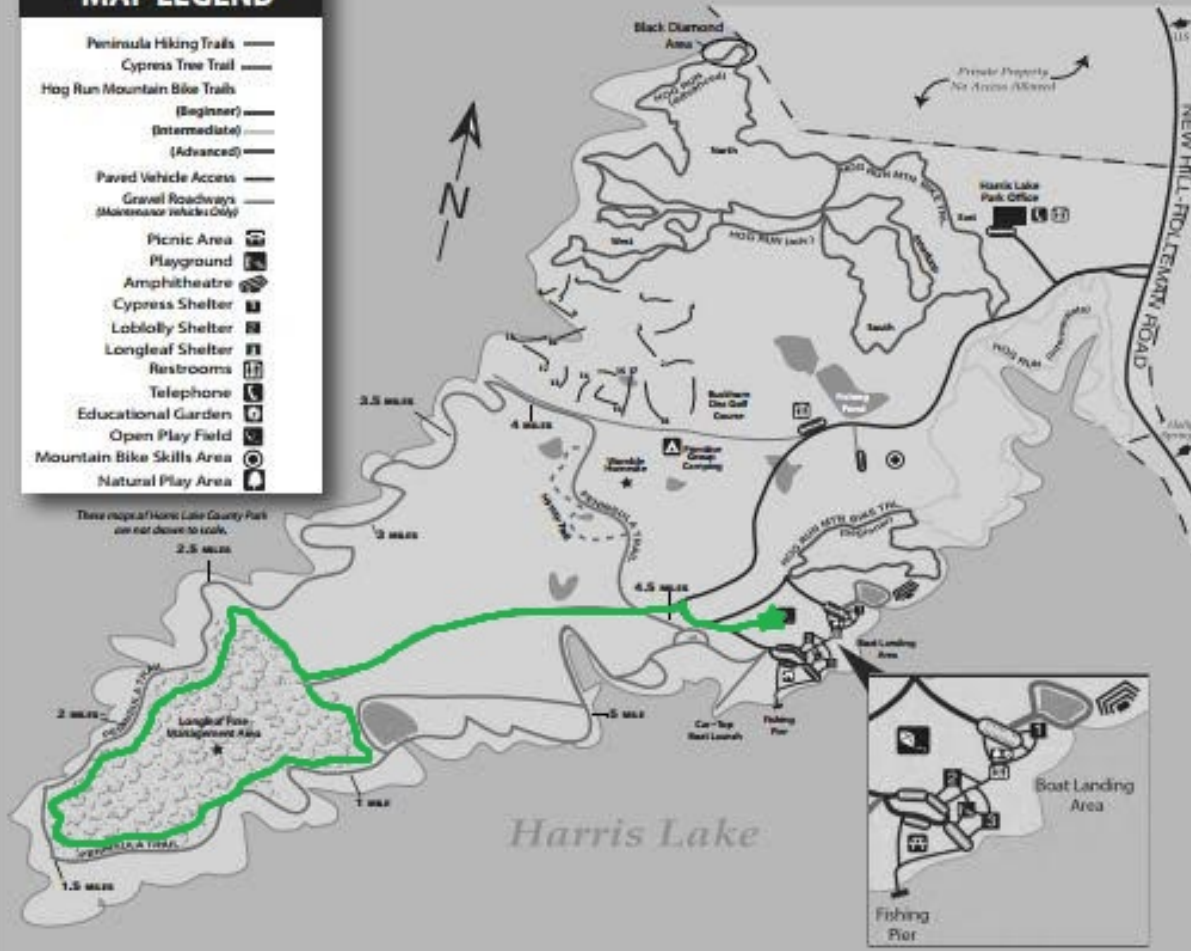

HARRIS LAKE COUNTY PARK

MAP LEGEND

- Peninsula Hiking Trails ———
- Cypress Tree Trail ———
- Hog Run Mountain Bike Trails
  - (Beginner) ———
  - (Intermediate) ———
  - (Advanced) ———
- Paved Vehicle Access ———
- Gravel Roadways (Motorcycles/vehicles Only) ———
- Picnic Area
- Playground
- Amphitheatre
- Cypress Shelter
- Loblolly Shelter
- Longleaf Shelter
- Restrooms
- Telephone
- Educational Garden
- Open Play Field
- Mountain Bike Skills Area
- Natural Play Area

Harris Lake